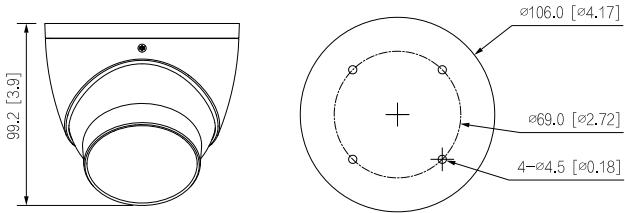

4K/8MP Dual-Illumination Full-Colour Turret

CODE: EAGLE-8COL-TUR3-FG

HD
ANALOGUE

Dimensions (mm/inch)

Accessories