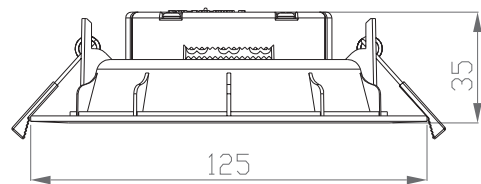

98450

StratusDisc CCT

FEATURES

- 3 years (2 years + 1 year) extended warranty
- White ABS plastic finish
- Constructed from ABS plastic & polycarbonate

SPEC DATA

Product Wattage:	8W
Product Lumen:	880
Lumen/W:	110
Kelvin:	3000K/4000K/6000K
Energy Rating:	E
Dimmable:	N
Beam Angle:	120°
CRI:	80
Lifetime (Hours):	25000
LED Type:	SMD
LED Brand:	RUNLITE
SDCM:	6
Driver Type:	Constant current 56mA
Product Voltage:	220-240V
Hertz:	50/60
IP Rating:	44
Operating Temp.:	-10 to 40 Degree
Product Weight (KG):	0.1
Cut out:	Ø110mm
Minimum Cavity Depth:	50mm
Terminal Block:	2-way fast fix
Class:	2

ACCESSORIES

98451, StratusDisc CCT surface mount

Unit: mm