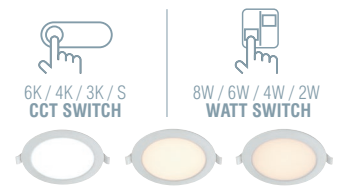

98450

StratusDisc CCT

FEATURES

- 3 years (2 years + 1 year) extended warranty
- White ABS plastic finish
- Constructed from ABS plastic & polycarbonate

SPEC DATA

Product Wattage:	8W
Product Lumen:	880
Lumen/W:	110
Kelvin:	3000K/4000K/6000K
Energy Rating:	E
Dimmable:	N
Beam Angle:	120°
CRI:	80
Lifetime (Hours):	25000
LED Type:	SMD
LED Brand:	RUNLITE
SDCM:	6
Driver Type:	Constant current 56mA
Product Voltage:	220-240V
Hertz:	50/60
IP Rating:	44
Operating Temp.:	-10 to 40 Degree
Product Weight (KG):	0.1
Cut out:	Ø110mm
Minimum Cavity Depth:	50mm
Terminal Block:	2-way fast fix
Class:	2

ACCESSORIES

98451, StratusDisc CCT surface mount

Unit: mm